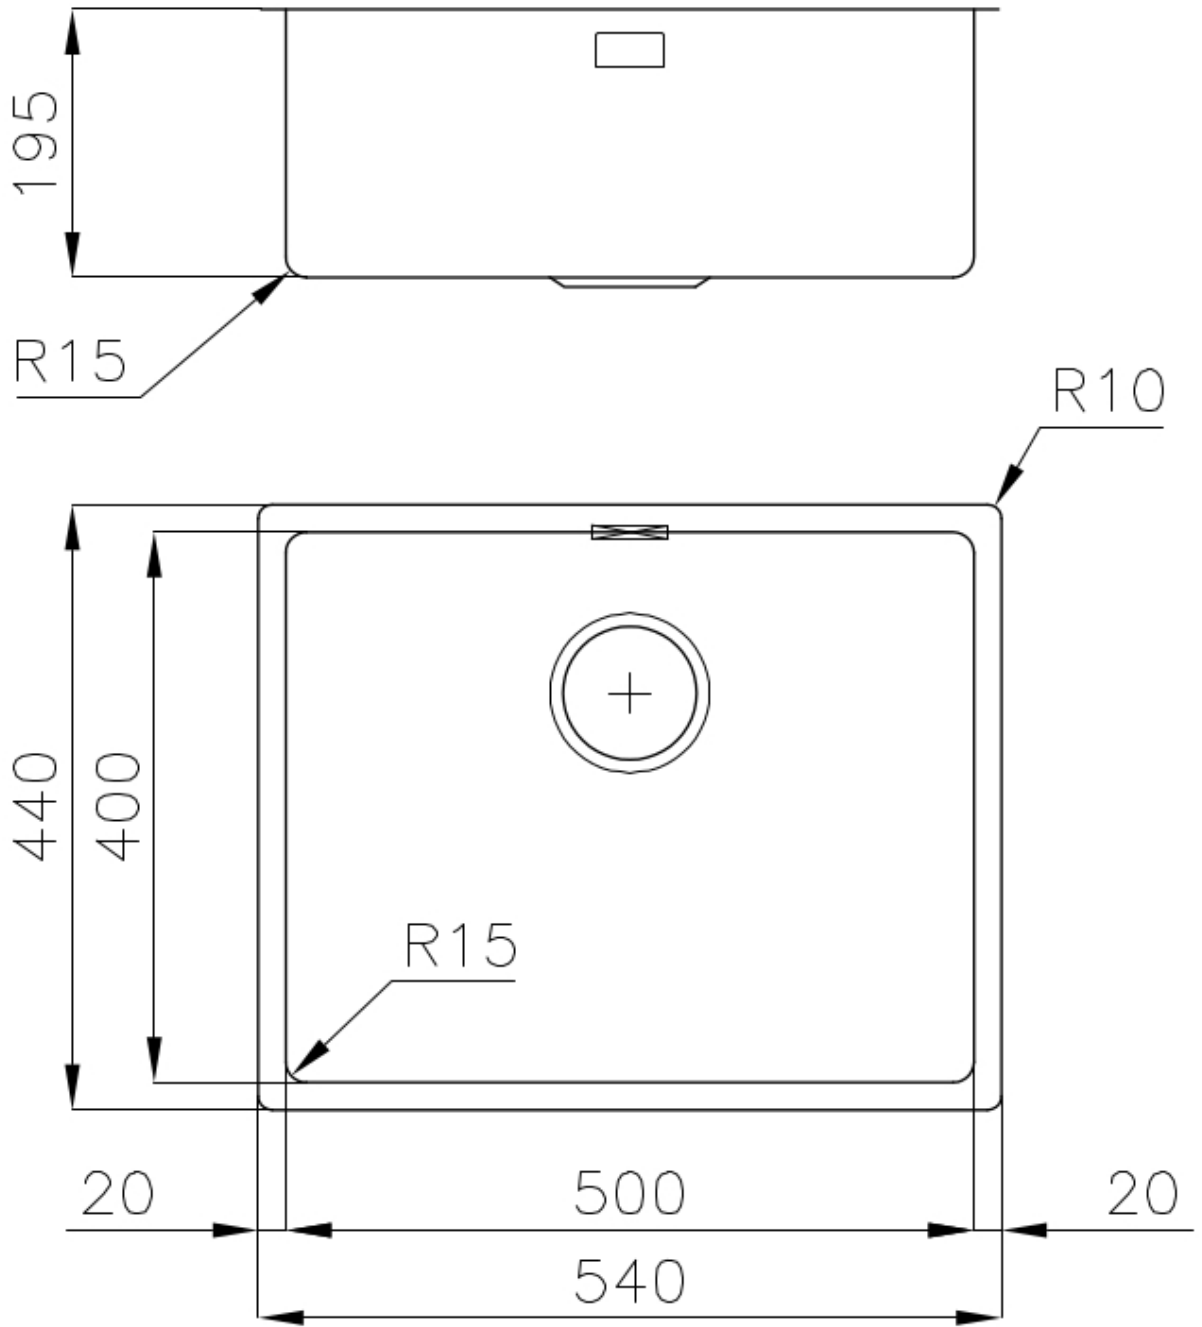

Sink KE - R15

Kitchen Sinks

Code: 2155 850

DETAILS

Edge/Installation Type	Undermount
Finish	Foster brushed
Material	AISI 304 stainless steel
Texture	Foster brushed
Base	60 cm
Dimensions	540 x 440 mm
Standard fittings	Fixing hooks, gasket, drain, overflow and siphon, boxed packing
Mixer holes	No standard holes
Built-in hole	View technical data sheet

Drainer No

Width 54 cm

Bowl dimension 500 x 400 mm

Number of bowls 1 bowl

Waste fitting 3,5" drain

FEATURES

Basket 3,5" waste fitting The drain is equipped with a large 3.5" drain, with the practical basket cap that prevents the discharge of solid parts.

High thickness 1mm thick steel. A significant thickness, which guarantees the maximum sturdiness and durability.

Perimetral overflow The overflow is always a security on the Foster sinks that prevents the overflow of water in case of oversights. The perimeter drain solution improves aesthetics thanks to its square and essential shape.

Small radius Bowls with squared shapes with a modern design and an increased capacity, for a minimal aesthetics connected with an extreme practicality.

TECHNICAL DATA

Cut out size
Dimensioni per foratura top