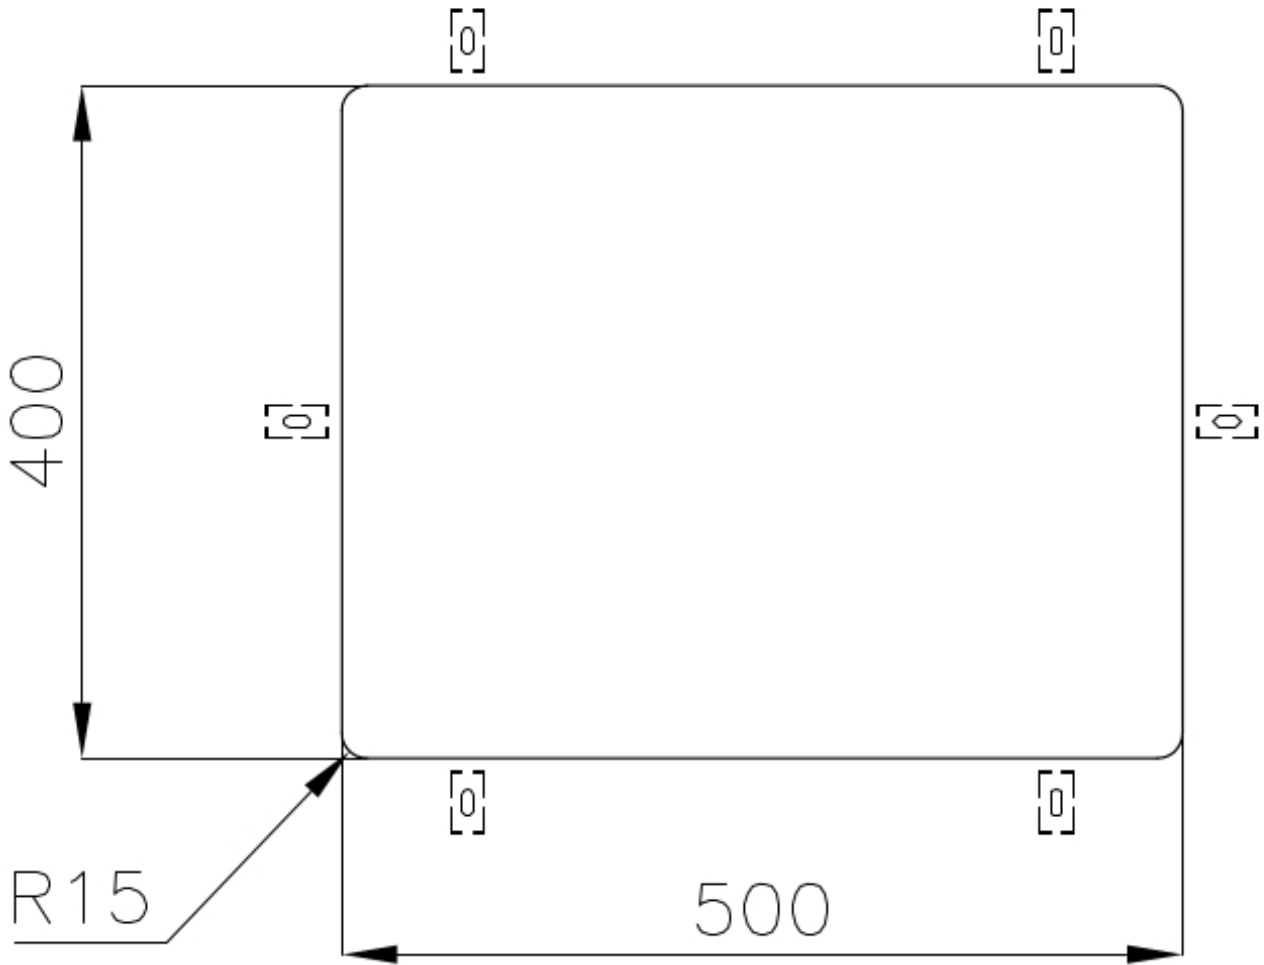

Sink KE - R15

Kitchen Sinks

Code: 2155 850

DETAILS

Edge/Installation Type	Undermount
Finish	Foster brushed
Material	AISI 304 stainless steel
Texture	Foster brushed
Base	60 cm
Dimensions	540 x 440 mm
Standard fittings	Fixing hooks, gasket, drain, overflow and siphon, boxed packing
Mixer holes	No standard holes
Built-in hole	View technical data sheet

Drainer No

Width 54 cm

Bowl dimension 500 x 400 mm

Number of bowls 1 bowl

Waste fitting 3,5" drain

FEATURES

Basket 3,5" waste fitting The drain is equipped with a large 3.5" drain, with the practical basket cap that prevents the discharge of solid parts.

High thickness 1mm thick steel. A significant thickness, which guarantees the maximum sturdiness and durability.

Perimetral overflow The overflow is always a security on the Foster sinks that prevents the overflow of water in case of oversights. The perimeter drain solution improves aesthetics thanks to its square and essential shape.

Small radius Bowls with squared shapes with a modern design and an increased capacity, for a minimal aesthetics connected with an extreme practicality.

TECHNICAL DATA

Cut out size
Dimensioni per foratura top